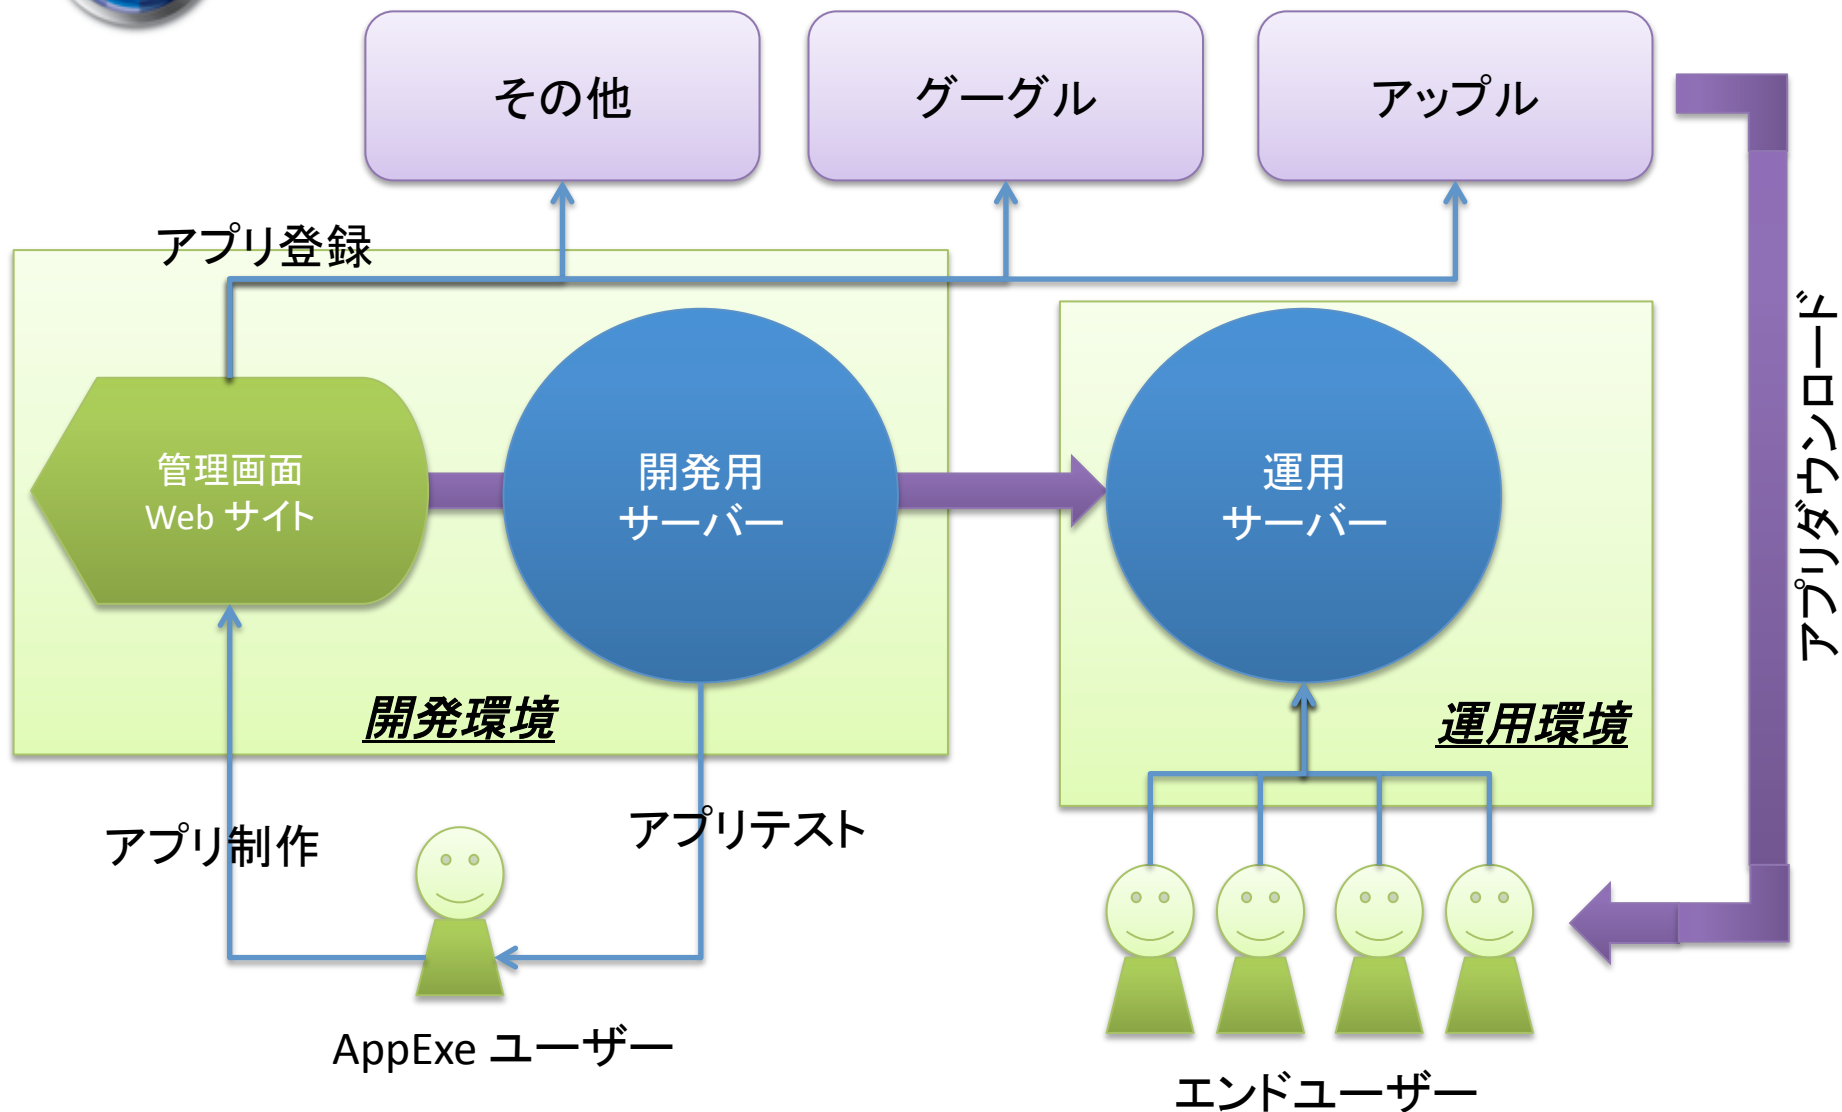

Mobilousクラウド 全体構造