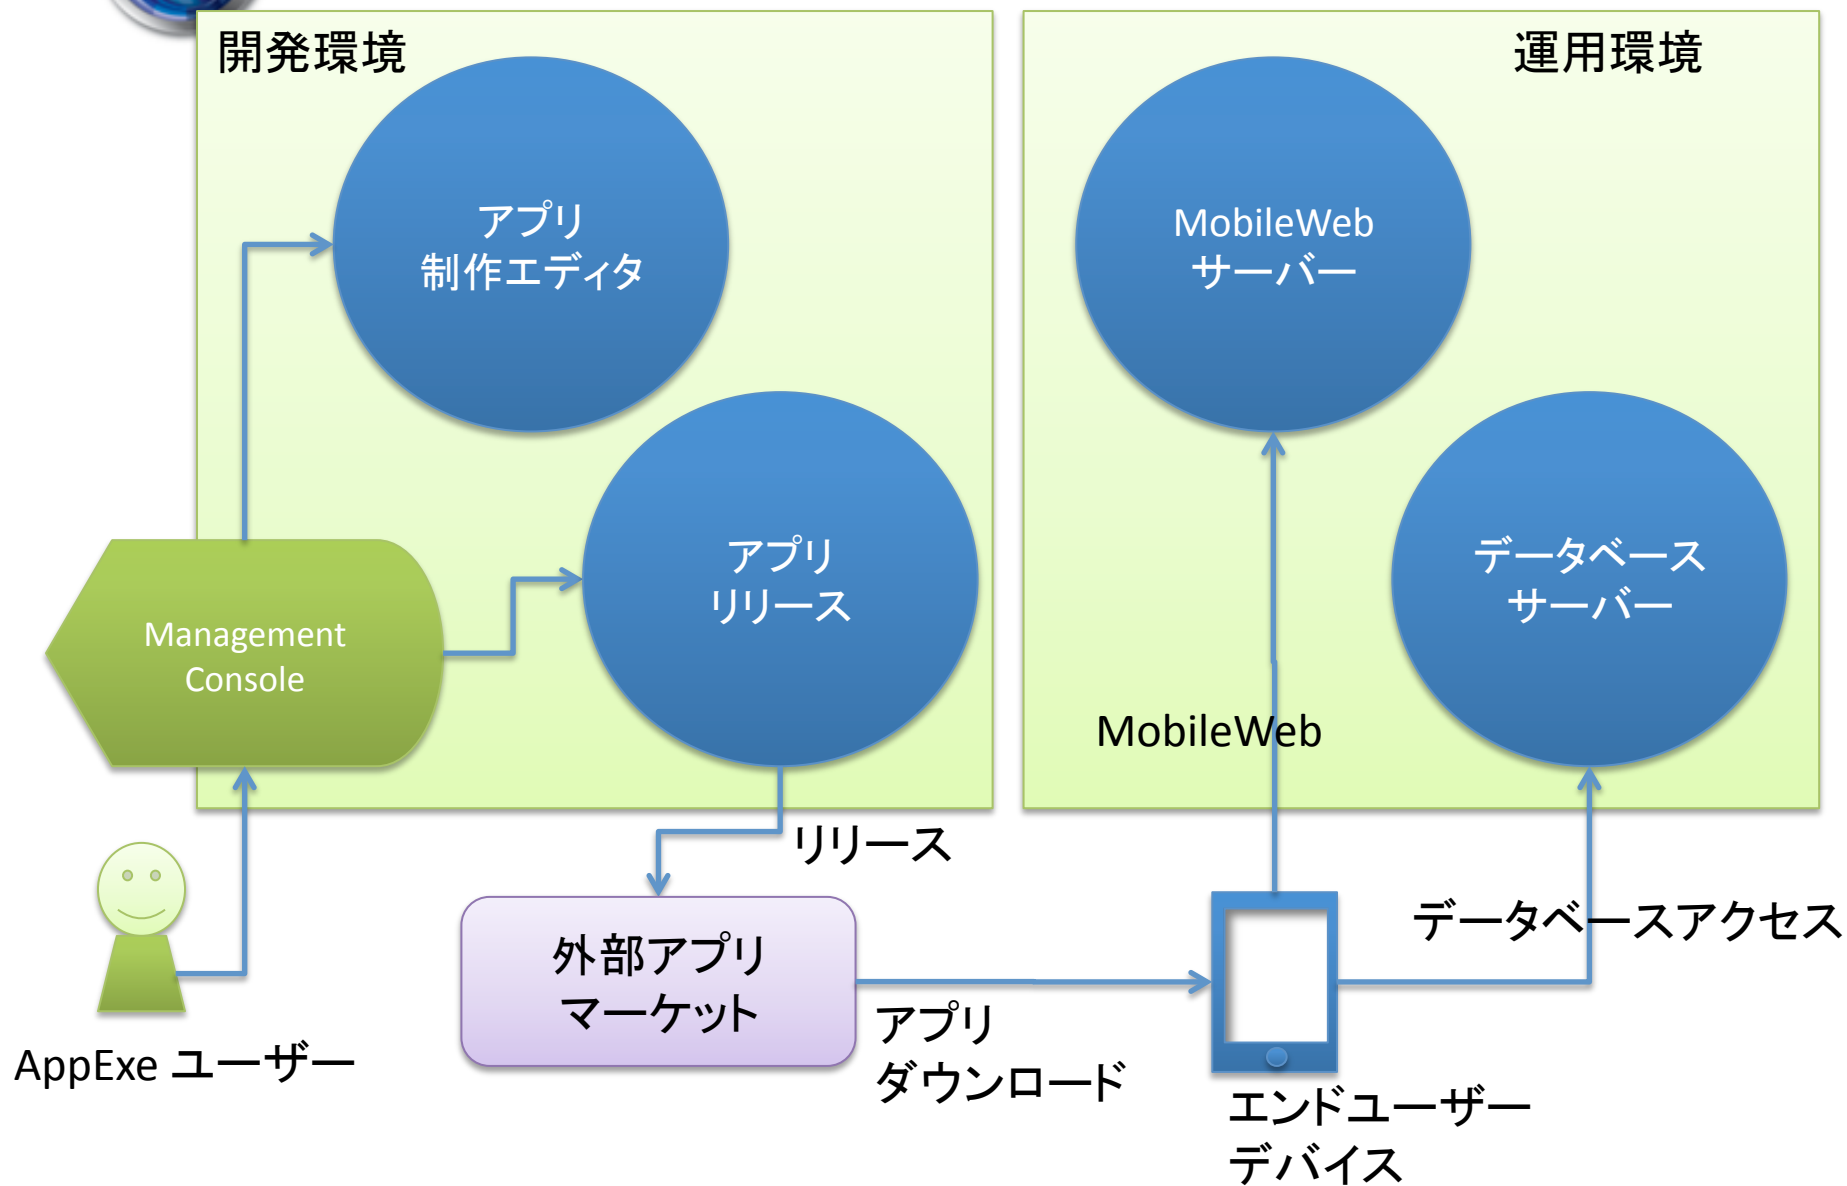

The screenshot shows the SingTel ONESTOP mobile application interface. At the top, there are logos for SingTel and ONESTOP (business made easy). Below the logos is a navigation bar with 'VENUE' and 'REGISTER' options. The main content area features a 'Welcome Address' section with a photo of Titus Yong, Vice President of Business Sales at SingTel Group Enterprise. Below this are four red buttons with white icons: 'About' (info icon), 'Agenda' (calendar icon), 'Synopsis' (bookmark icon), and 'Speakers' (group of people icon). At the bottom, it says 'Powered by APPEXE'.

イベントアプリ

The screenshot shows the 'Venue' screen of the SingTel ONESTOP mobile application. It features a red header with the SingTel and ONESTOP logos. Below the header is a search bar with the text 'Enter your current location to see route' and a 'Go' button. A map of Singapore is displayed, showing the location of the Shangri-la Hotel, Tower Ballroom. Below the map, the address is listed: 'Shangri-la Hotel, Tower Ballroom', '22 Orange Grove Road', 'Singapore 258350'. At the bottom, it says 'Powered by APPEXE'.

Mobilous クラウド概要

Mobilousクラウド 全体構造

Mobilousクラウド 開発環境

Mobilousクラウド 運用環境

MOBILIOUS
BUILD • REACH • LEAD

Mobilous クラウド データベースの種類

運用環境

各種販売形態

← モビラスクラウド

客先納品 →

パブリッククラウド
による
ライセンス販売

仮想プライベート
クラウド構築
+ AppExe システム

プライベート
クラウド構築
+ AppExe システム

AppExe
ライセンス販売

モビラス

業務アプリ
お仕立て券
アプリ構築・運営の受託