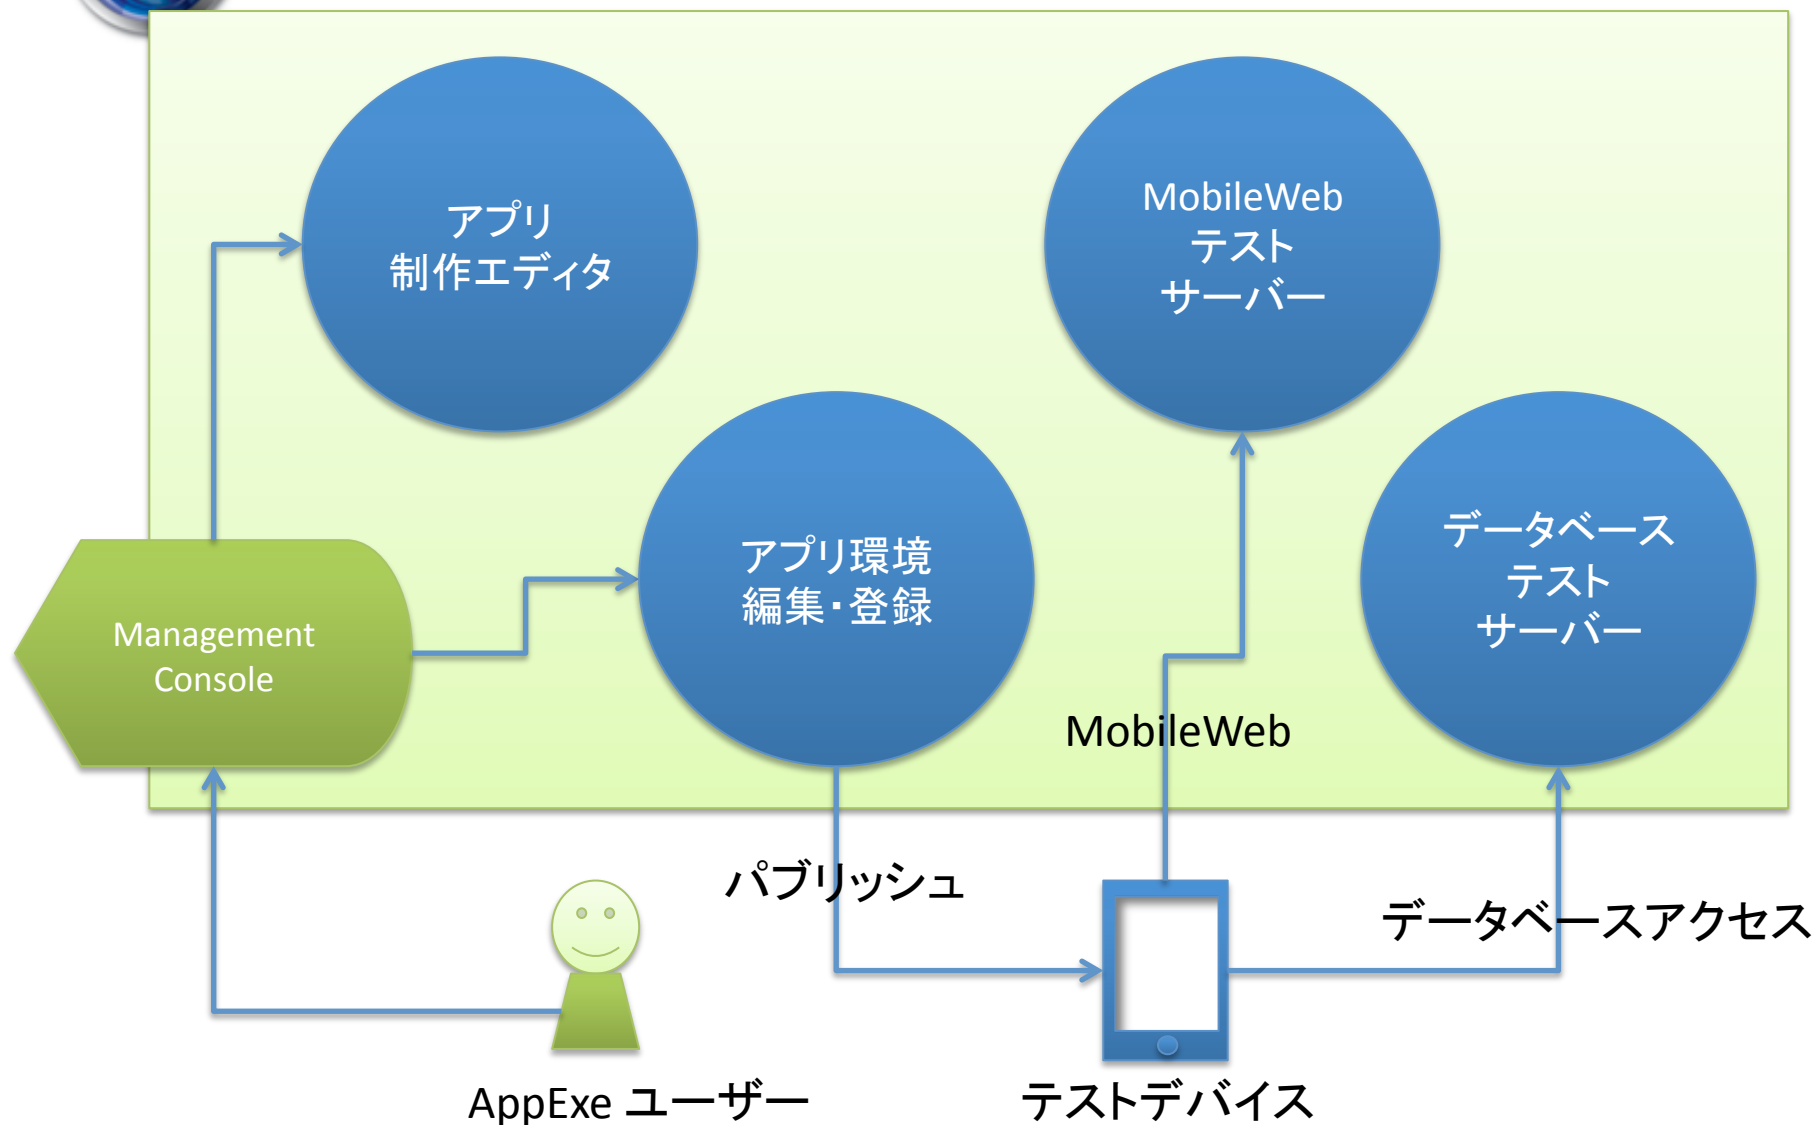

The screenshot shows the SingTel ONESTOP mobile application interface. At the top, there are logos for SingTel and ONESTOP (business made easy). Below the logos is a navigation bar with 'VENUE' and 'REGISTER' options. The main content area features a 'Welcome Address' section with a photo of Titus Yong, Vice President of Business Sales at SingTel Group Enterprise. Below this are four red buttons with white icons: 'About' (info icon), 'Agenda' (calendar icon), 'Synopsis' (bookmark icon), and 'Speakers' (group of people icon). At the bottom, it says 'Powered by APPEXE'.

イベントアプリ

The screenshot shows the 'Venue' screen of the SingTel ONESTOP mobile application. It features a red header with the SingTel and ONESTOP logos. Below the header is a search bar with the text 'Enter your current location to see route' and a 'Go' button. A map of Singapore is displayed, showing the location of the Shangri-la Hotel, Tower Ballroom. Below the map, the address is listed: 'Shangri-la Hotel, Tower Ballroom', '22 Orange Grove Road', 'Singapore 258350'. At the bottom, it says 'Powered by APPEXE'.

Mobilous クラウド概要

Mobilousクラウド 全体構造

Mobilousクラウド 開発環境

Mobilousクラウド 運用環境

MOBILIOUS
BUILD • REACH • LEAD

Mobilous クラウド データベースの種類

運用環境

各種販売形態