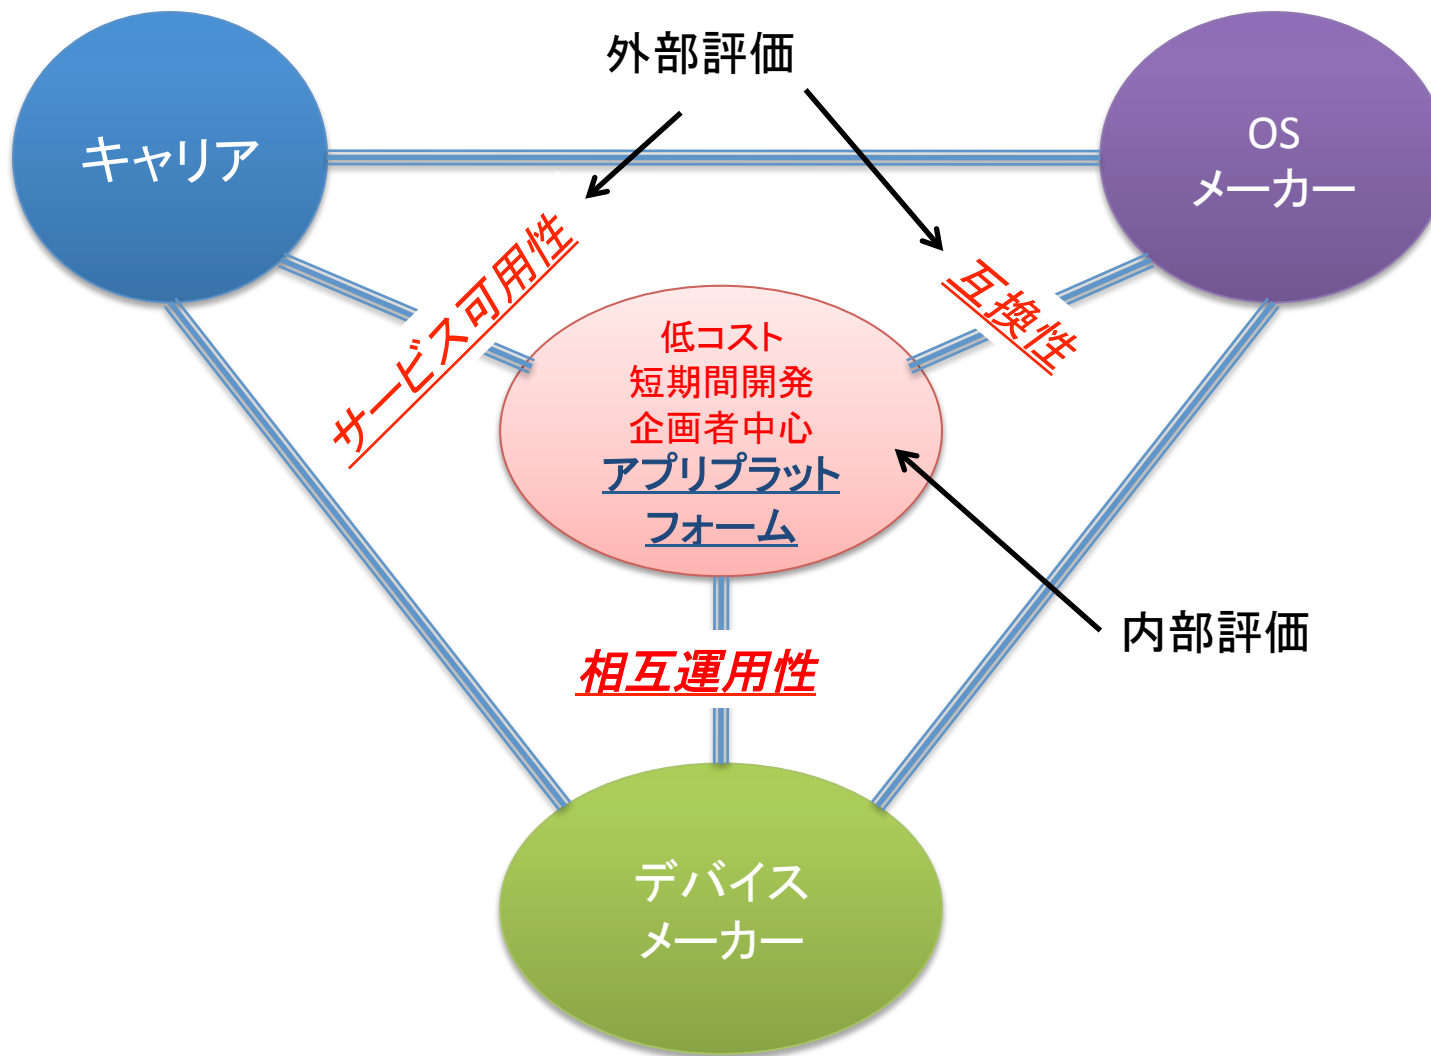

モビラスのポジション