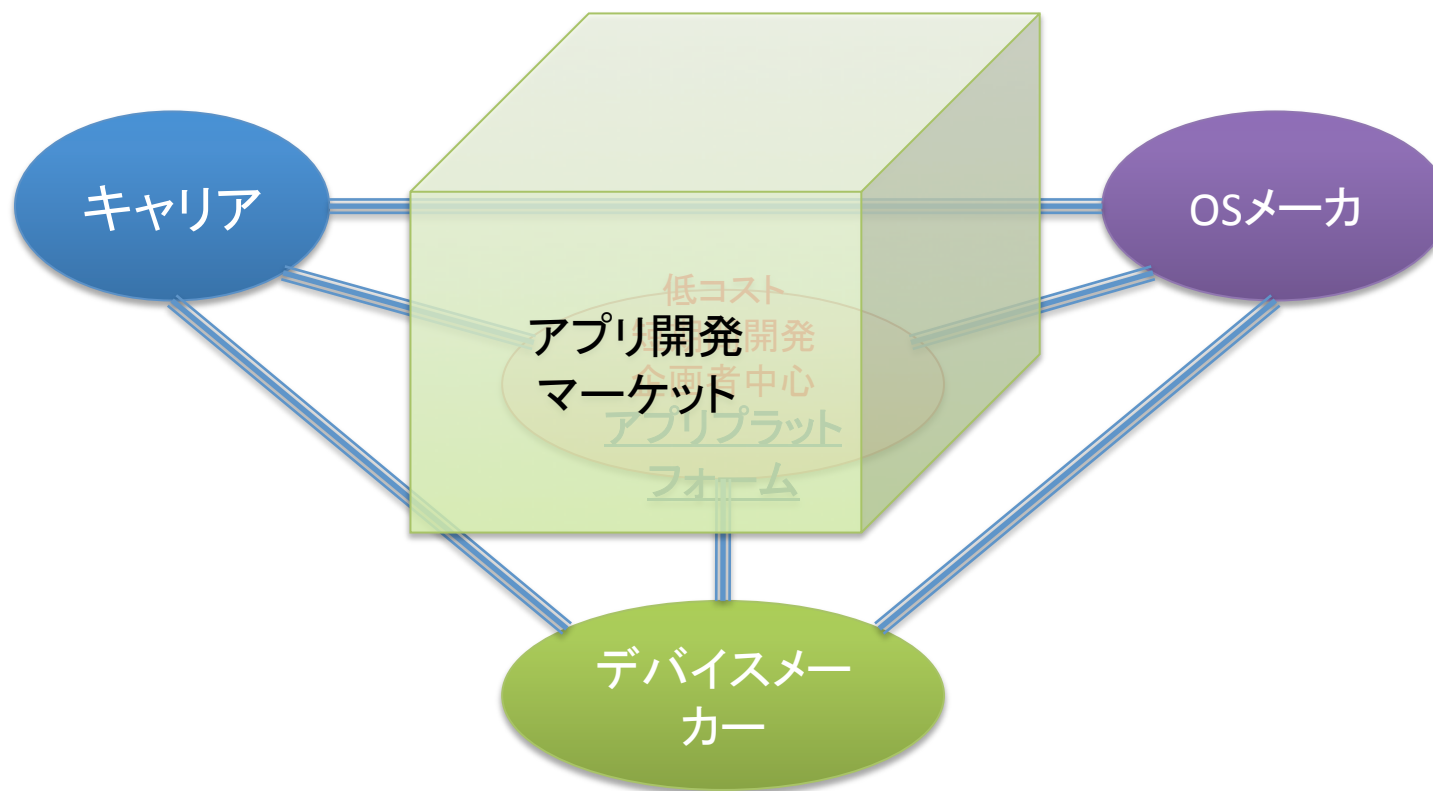

アプリ開発マーケット