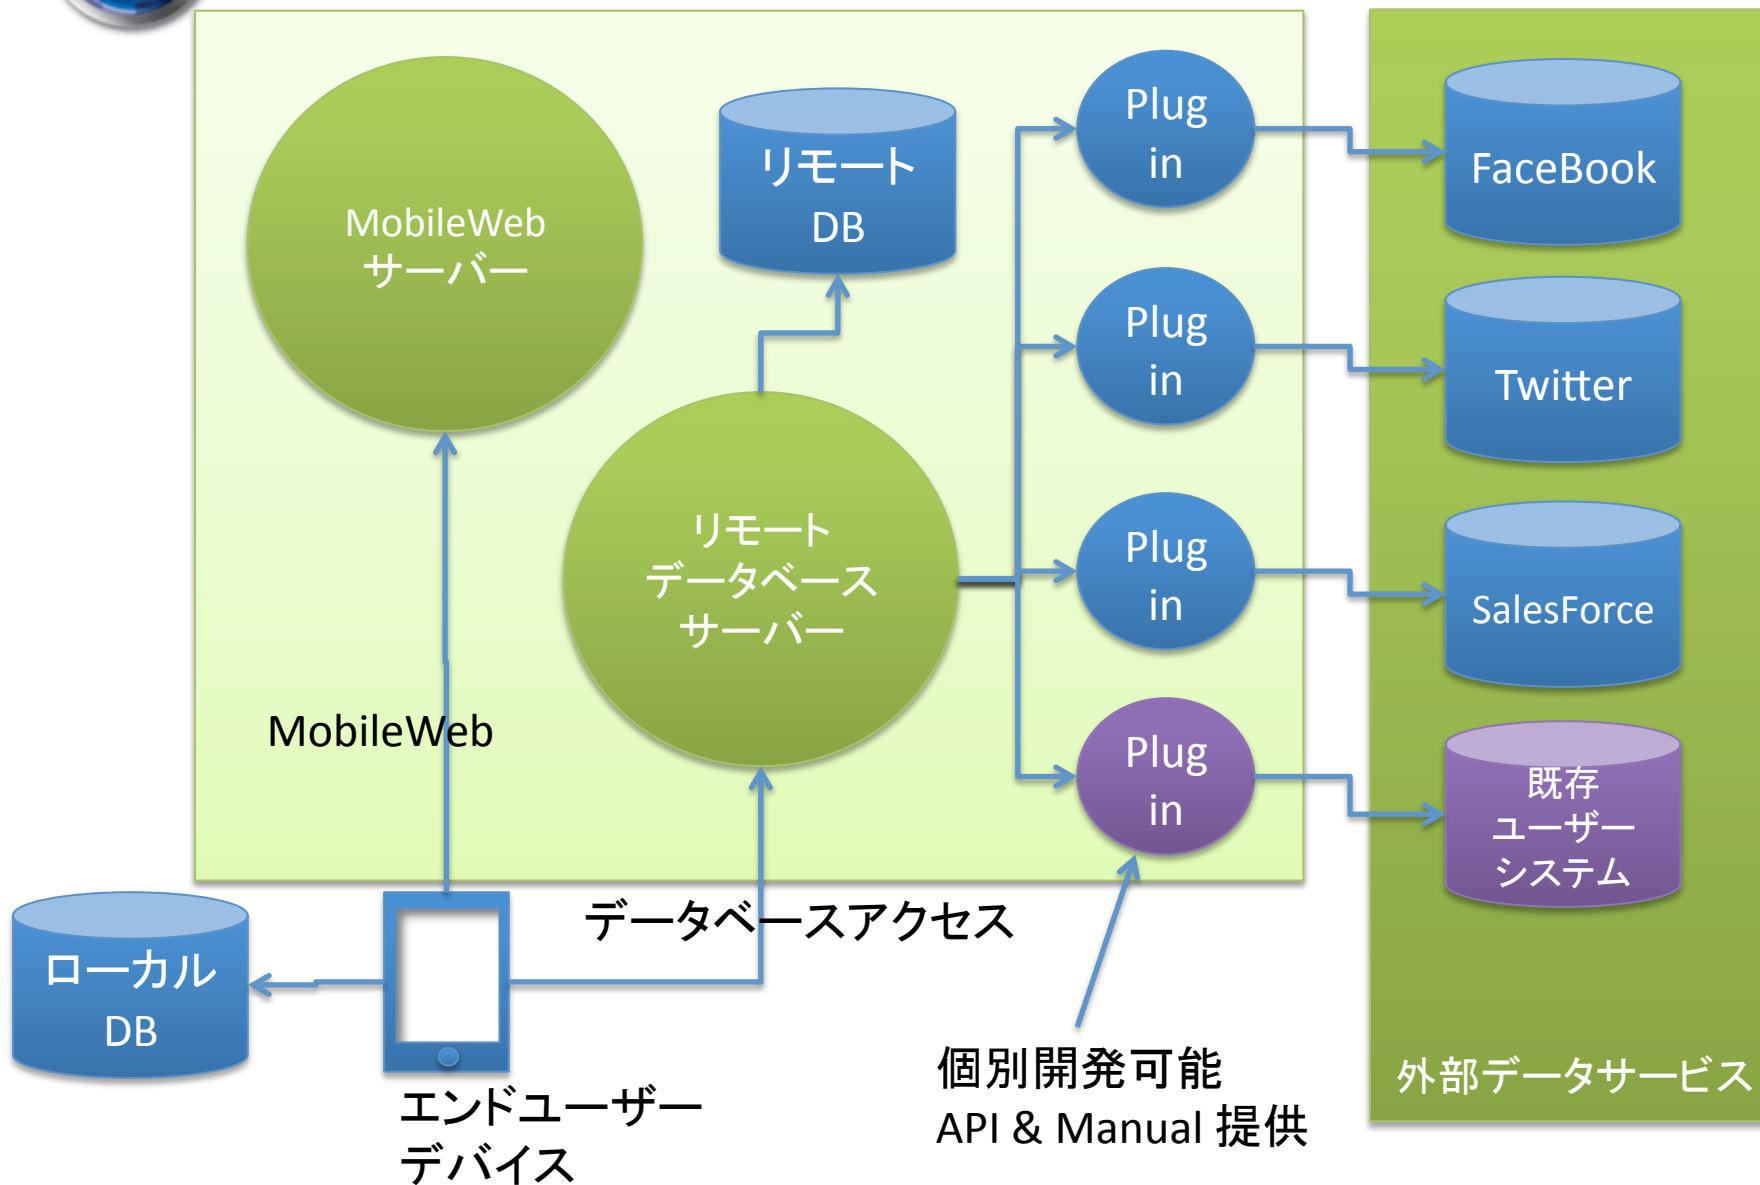

The screenshot shows the SingTel ONESTOP mobile application interface. At the top, there are logos for SingTel and ONESTOP (business made easy). Below the logos is a navigation bar with 'VENUE' and 'REGISTER' options. The main content area features a 'Welcome Address' section with a photo of Titus Yong, Vice President of Business Sales at SingTel Group Enterprise. Below this are four red buttons with white icons: 'About' (info icon), 'Agenda' (calendar icon), 'Synopsis' (bookmark icon), and 'Speakers' (group of people icon). At the bottom, it says 'Powered by APPEXE'.

イベントアプリ

The screenshot shows the 'Venue' screen of the SingTel ONESTOP mobile application. It features a red header with the SingTel and ONESTOP logos. Below the header is a search bar with the text 'Enter your current location to see route' and a 'Go' button. A map of Singapore is displayed, showing the location of the Shangri-la Hotel, Tower Ballroom. Below the map, the address is listed: 'Shangri-la Hotel, Tower Ballroom', '22 Orange Grove Road', 'Singapore 258350'. At the bottom, it says 'Powered by APPEXE'.

Mobilous クラウド概要

Mobilousクラウド 全体構造

Mobilousクラウド 開発環境

Mobilousクラウド 運用環境

MOBILIOUS
BUILD • REACH • LEAD

Mobilous クラウド データベースの種類

運用環境

各種販売形態