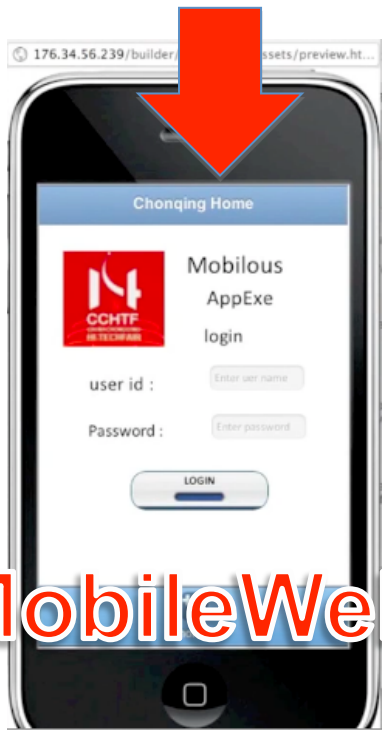

MOBILOUS
BUILD ▶ REACH ▶ LEAD

MOBILOUS APPEXE のご紹介

2014年3月

MOBILOUSとは

AppExe

MobileWeb

Android

iPhone/iPad

Windows Phone

2.7.6 release on 15-Feb-2014

- New Functions on 2.7.6
 - New page editor (beta release)
 - Support new functions for professional designers.
 - Push notification support
 - Push notification can be used on all apps.
 - Not support for free trial users.
 - Photo/Image database support
 - You can upload your shoot picture on cloud server.
 - Other functions
 - Some minor functions are supported on this version.